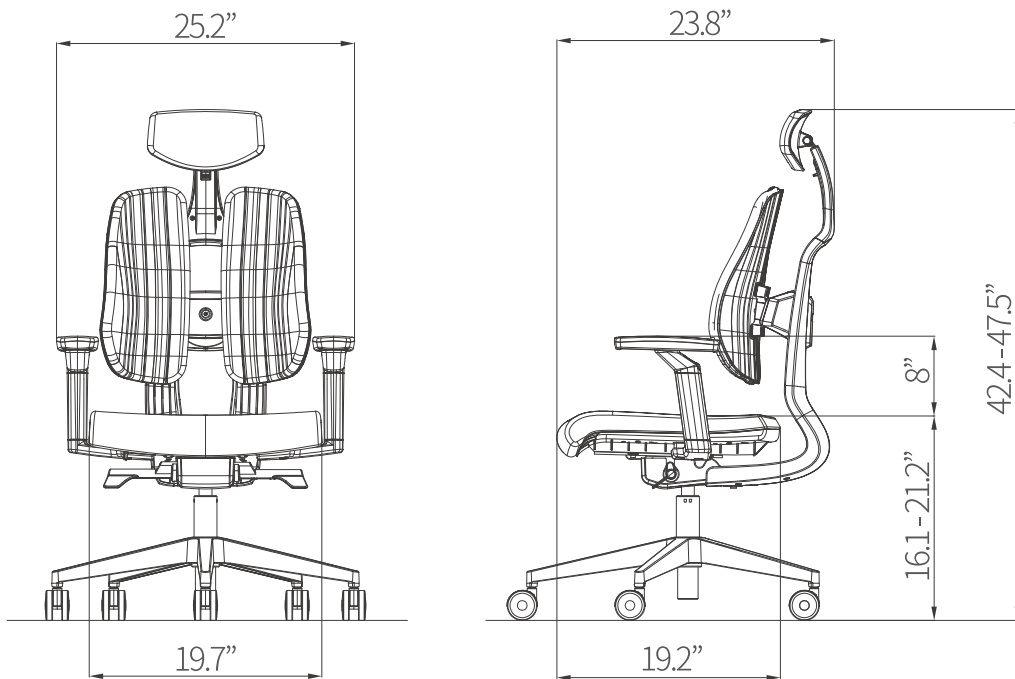

### Seat Slider

Seat depth adjusts within a 55mm (2.2") range to accommodate users of varying leg lengths.

## SPECIFICATIONS

· Net Weight	17.5kg (38.5 lbs)
· Headrest Frame	PA6
· Backrest Frame	PA6
· Cushion Seat	Polyurethane fill
· Seat Pan Frame	PP
· Adj. Armrest	PA6 and PU
· Base Materials	PA6
· Casters Materials	PA6 and PU
· Carton Box Size	670*620*450 (mm) / 26*24.5*17.7 (inch)

## DIMENSIONS

Upholstered Back and Seat(standard)